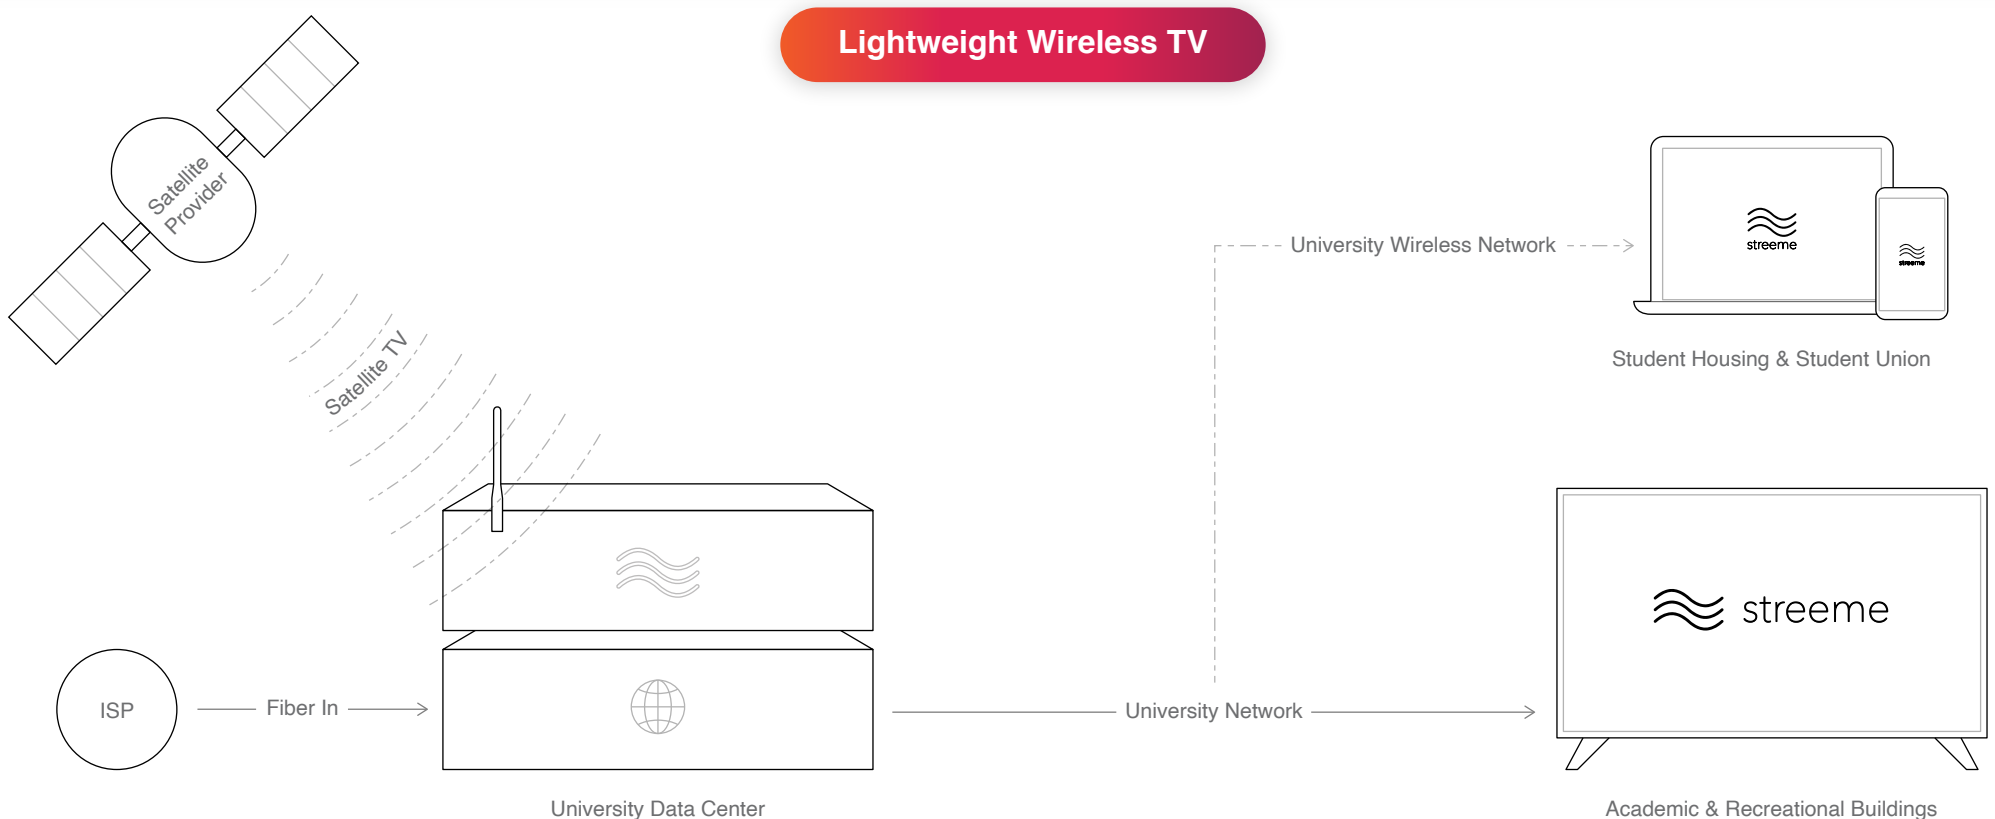

TVs

iOS

Android

Google Play

Amazon Fire

Roku

Windows

Apple

Our Wireless Distribution Model.

We distribute satellite content in a wireless-friendly, adaptive bitrate (ABR) format that students can watch off most wireless infrastructures. Our LAN-based broadcast uses onsite equipment and eliminates the costly internet bandwidth required by over the top services.

Our system reduces your bandwidth burden by capturing, integrating, and transcoding satellite TV directly on your premises.

You select the transcoding options and bit rates. Up to five streams per profile, streamed in h.264 or h.265.